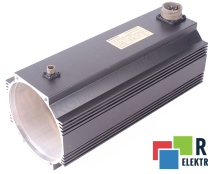

## ACC14L30/3/RA/TH/BR CONTRAVES STATOR

Used CONTRAVES ACC14L30/3/RA/TH/BR STATOR  
 Tested and cleaned.  
 24 months guarantee  
 Dedicated courier  
 Delivery across Europe even in 24h

### TECHNICAL DATA

MANUFACTURER	CONTRAVES
MODEL	ACC14L30/3/RA/TH/BR STATOR
CATEGORY	Stators and rotors
WEIGHT [KG]	10.0
HEIGHT [CM]	17.0
LENGTH [CM]	33.5
WIDTH [CM]	15.0

24/7 SUPPORT AVAILABLE  
[+48 71 750 09 78](tel:+48717500978)